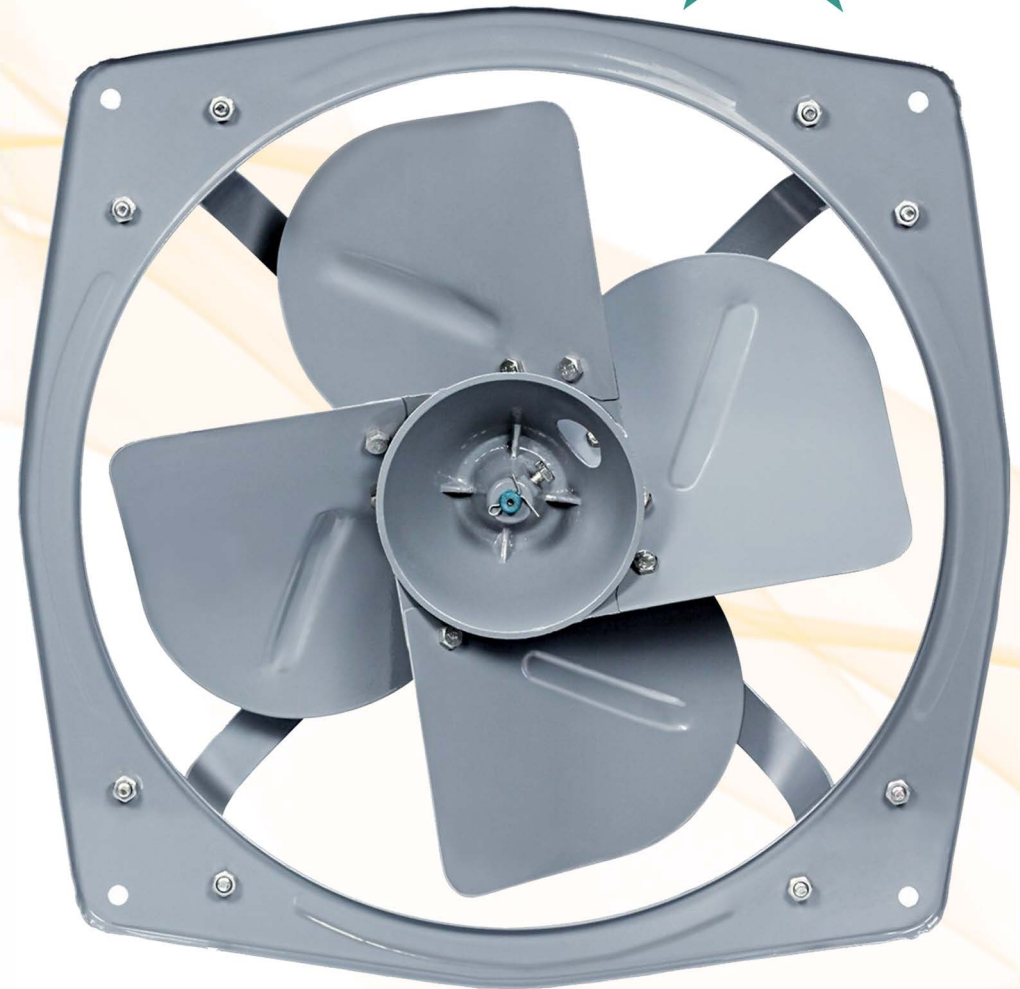

Meghdoot Exhaust

- Heavy Industrial Exhaust
- Protective Plastic cover to Avoid Water & Dust

1 YEAR WARRANTY