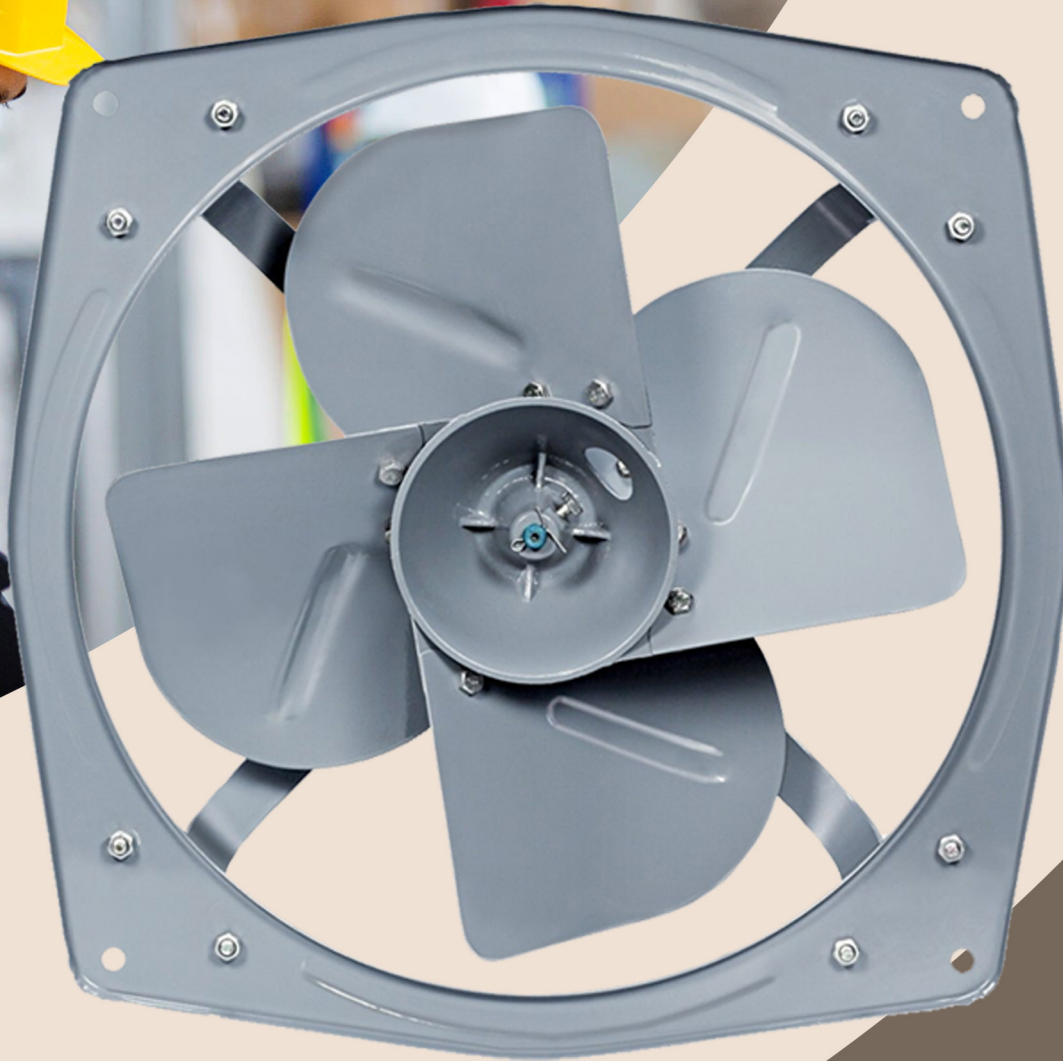

MP^{TM}
MEGHDOOT PREMIUM

FANSTAR
THE REAL FAN OF INDIA

KEEP COOL, KEEP CALM