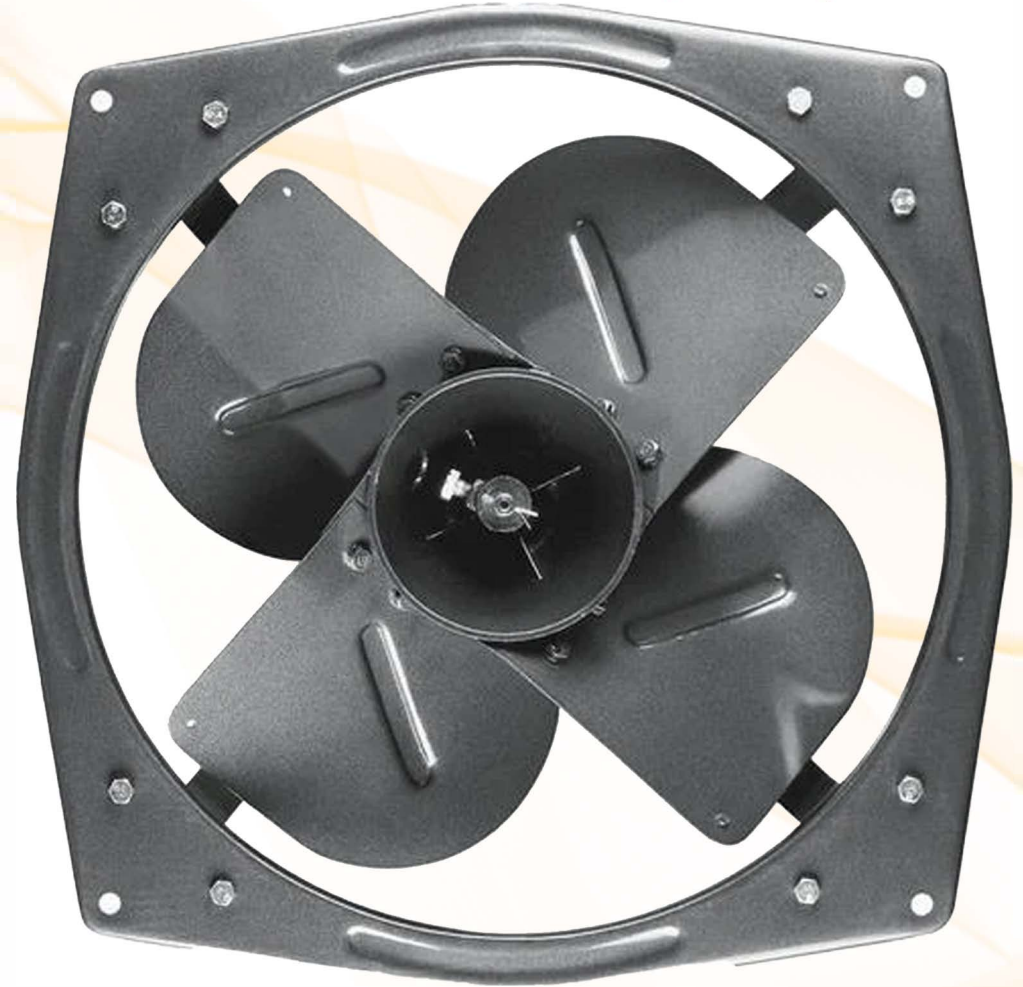

Exhaust Fan

2 YEAR WARRANTY

MAKE IN INDIA

100% QUALITY TESTED

AVAILABLE SIZE	380 mm & 457mm
RPM	2800 mm